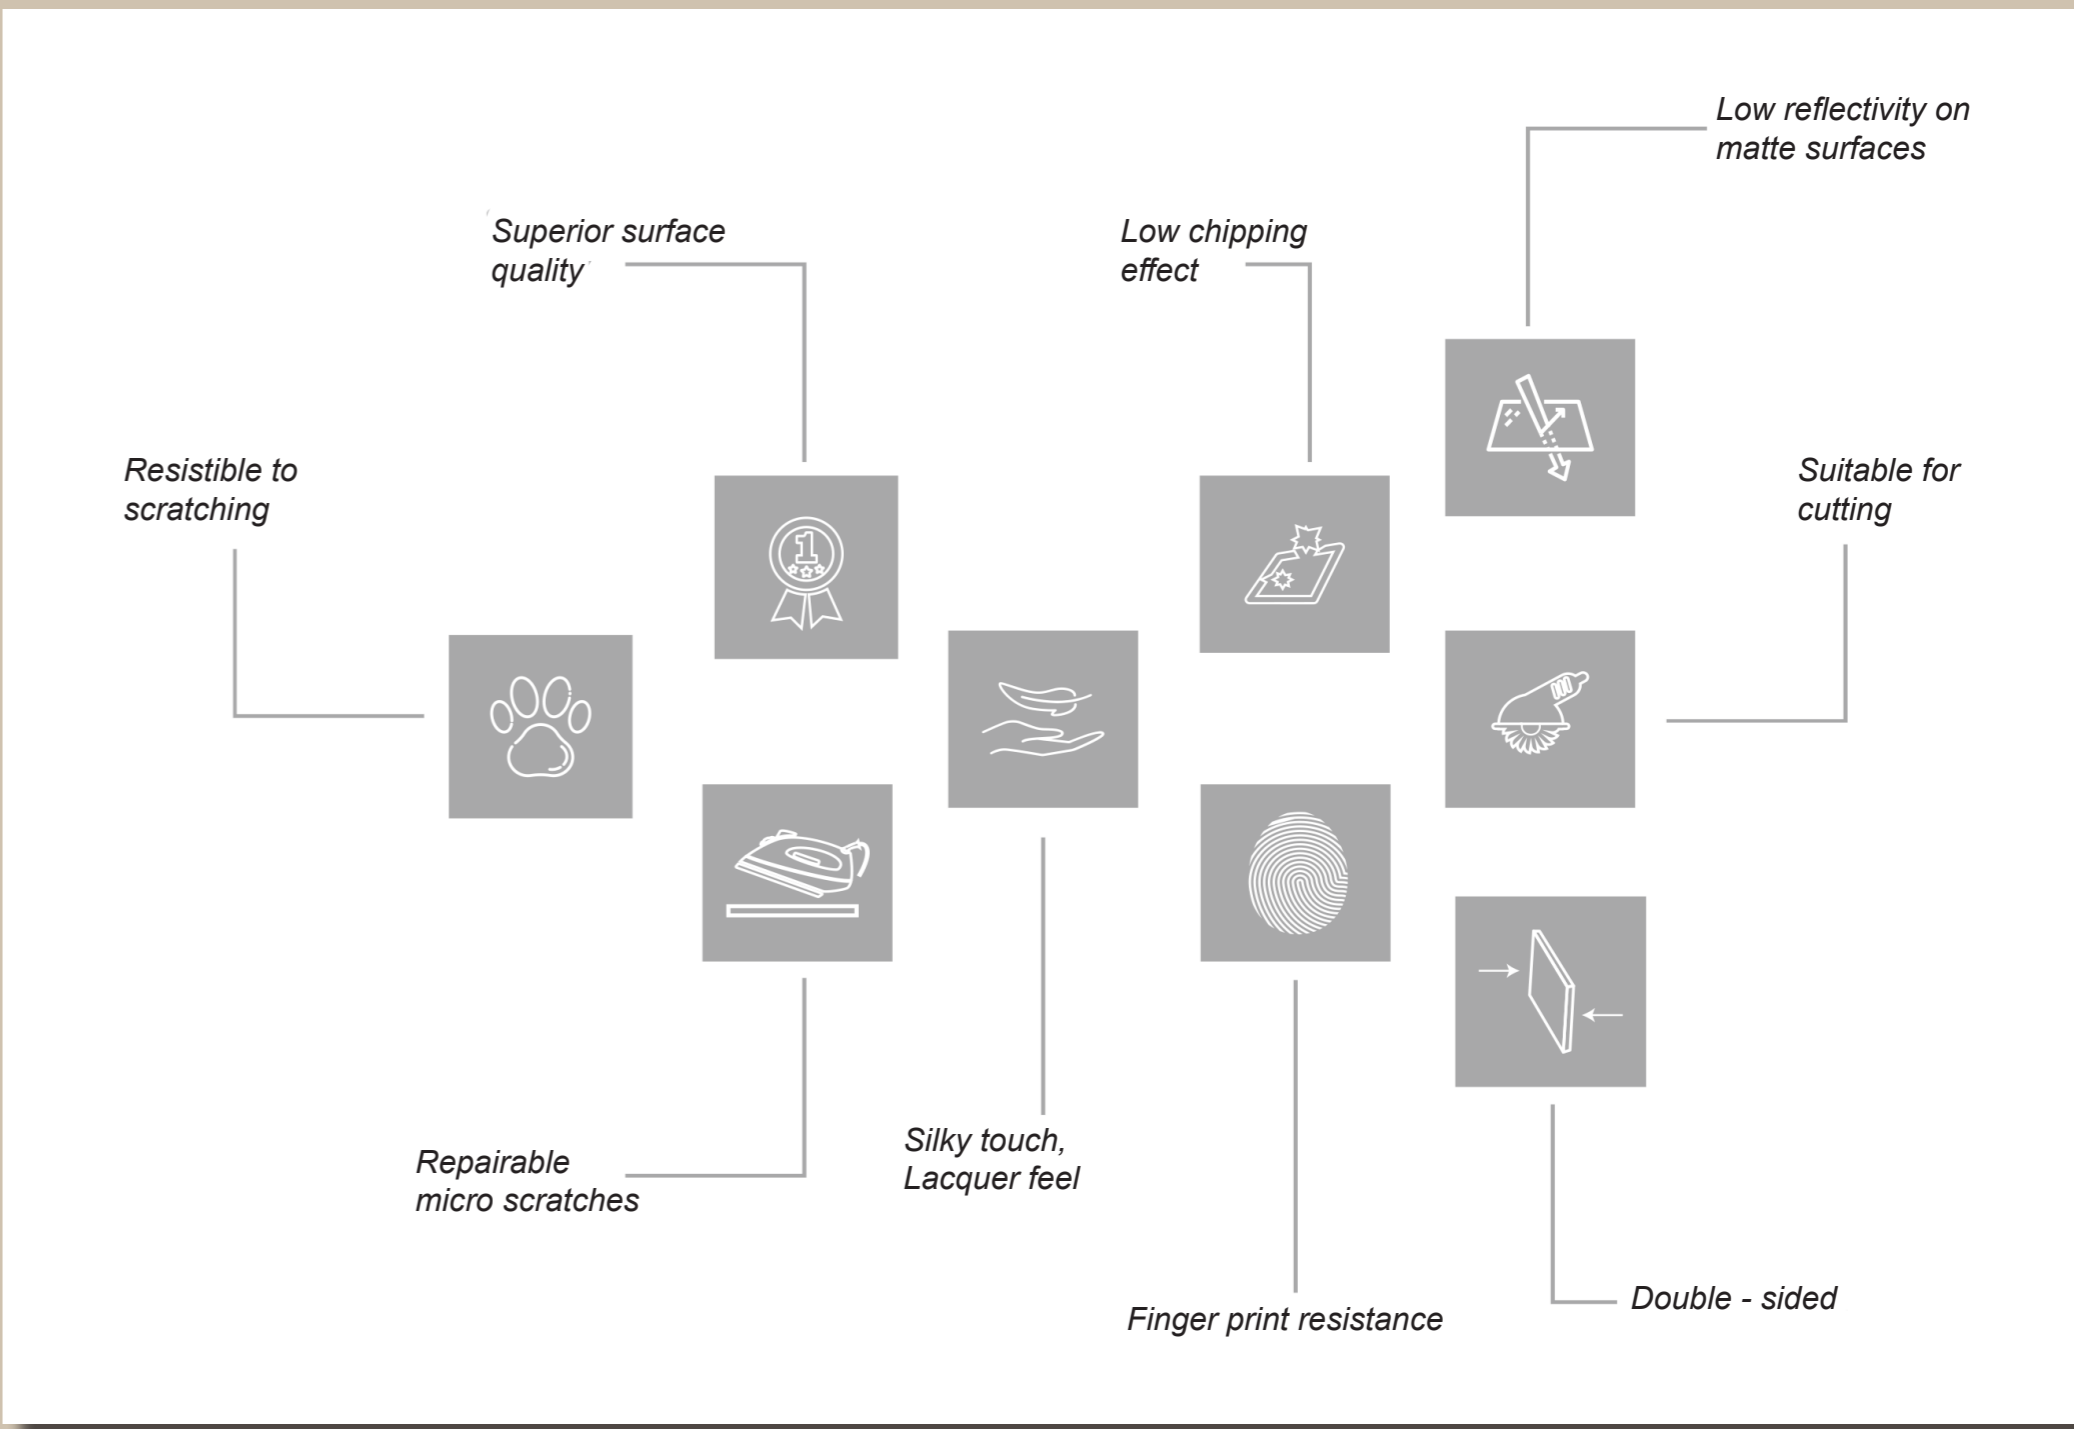

LB-3771

3/4" x 4 3/4" x 110"

248 TEAK

WALL AND DECORATION PROFILES

	CODE NUMBER	MEASUREMENT (mm)	CROSS-SECTION	QUANTITY IN PACK
	LB-2002	3x48x2800		42
	LB-2200	18x100x2800		6
	LB-2250	12x115x2800		10
	LB-3771	18x121x2800		4
	LB-2050	18x140x2800		4

LB-2250

1/2" x 4 1/2" x 110"

735 SOFT TOUCH RELAX GREEN

Scan me for more info!